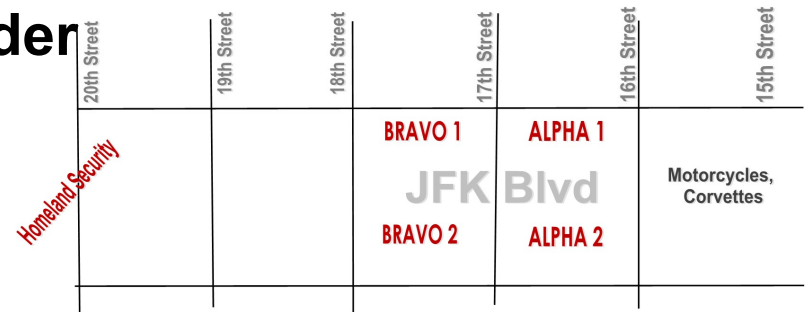

Alpha 2 - 34 American Red Cross of Southeastern Pennsylvania

Alpha 2 - 35 Utility Emergency Service Fund

2023 Philadelphia Veterans Parade Order of March

Bravo 1 & 2

Staging between 17th & 18th

Vehicles to arrive from 9:30 – 10:00am, marchers from 10 :30– 11am